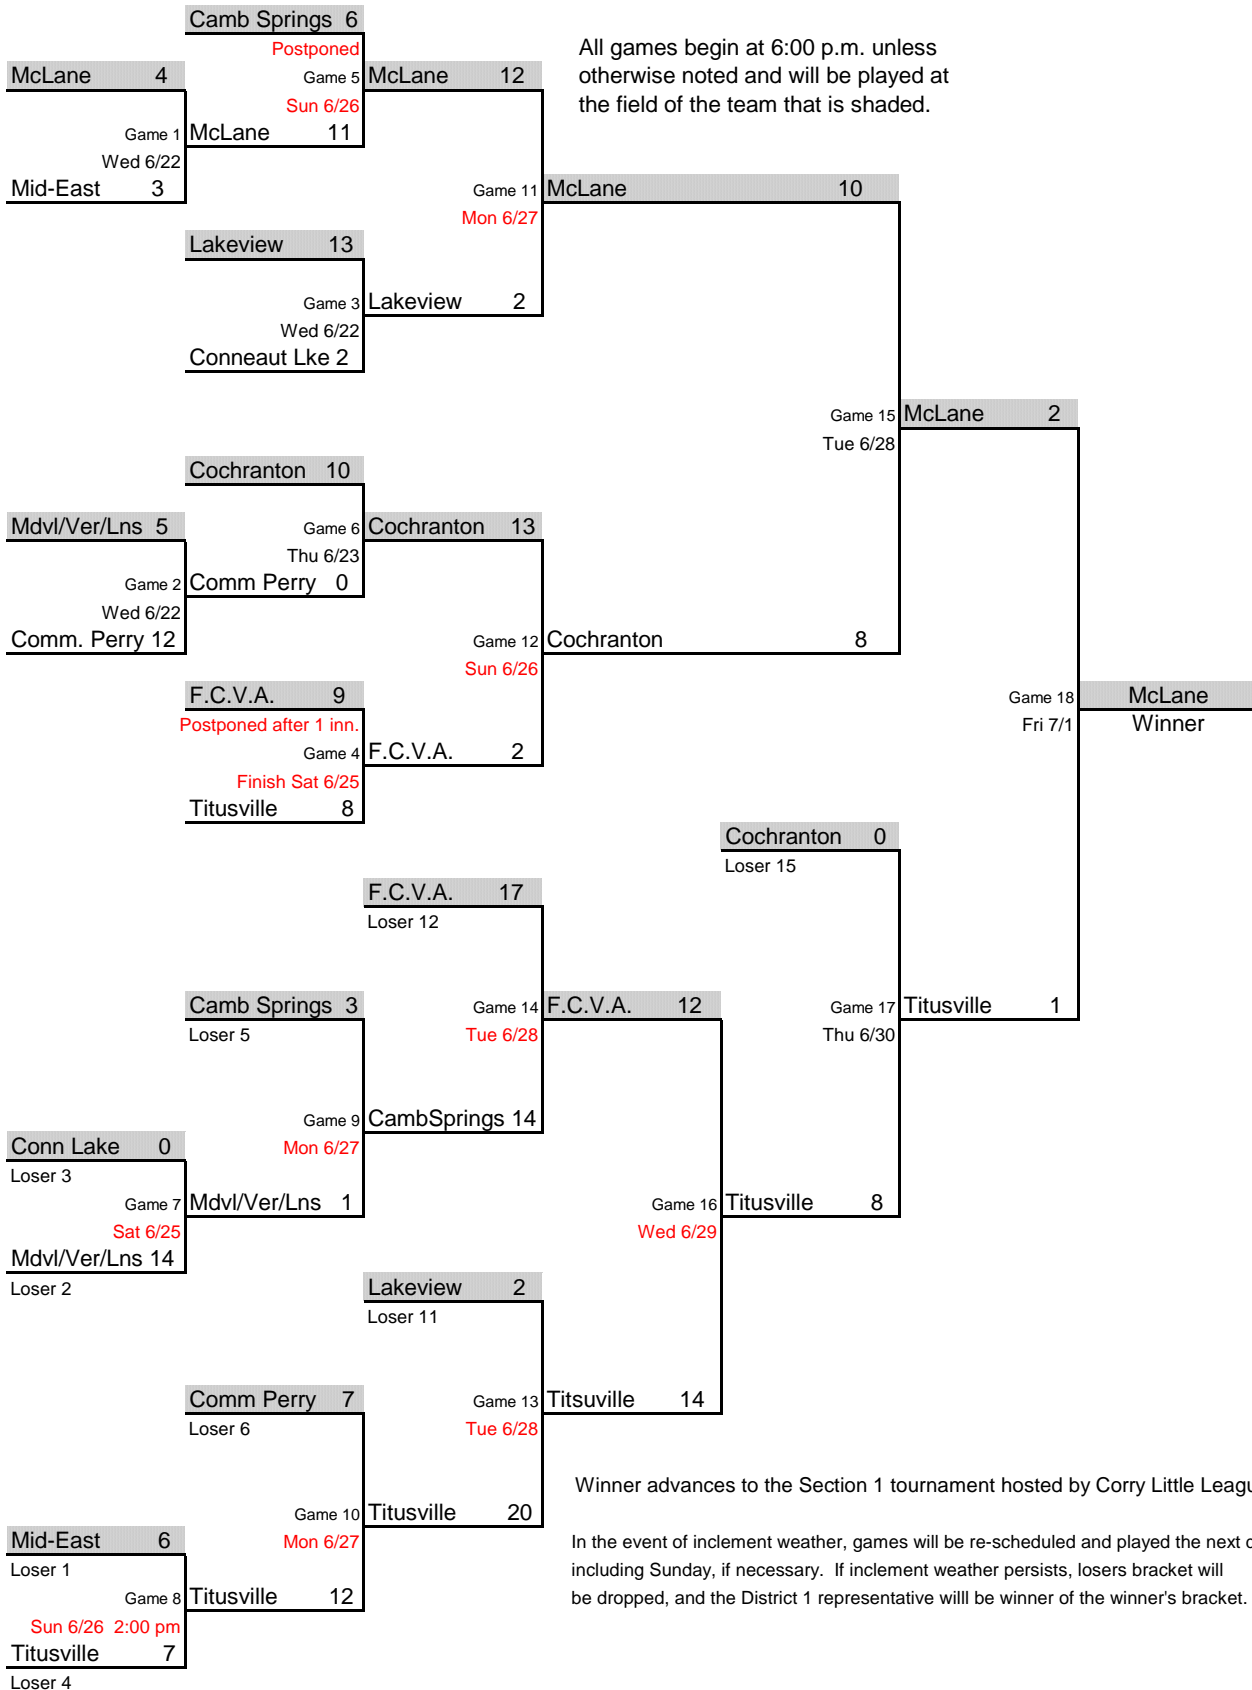

# LITTLE LEAGUE SOFTBALL

## 2011 PENNSYLVANIA DISTRICT 1 DOUBLE ELIMINATION TOURNAMENT

Bill Dithrich, District Administrator - Tournament Director

All games begin at 6:00 p.m. unless otherwise noted and will be played at the field of the team that is shaded.

Winner advances to the Section 1 tournament hosted by Corry Little League.

In the event of inclement weather, games will be re-scheduled and played the next day, including Sunday, if necessary. If inclement weather persists, losers bracket will be dropped, and the District 1 representative will be winner of the winner's bracket.