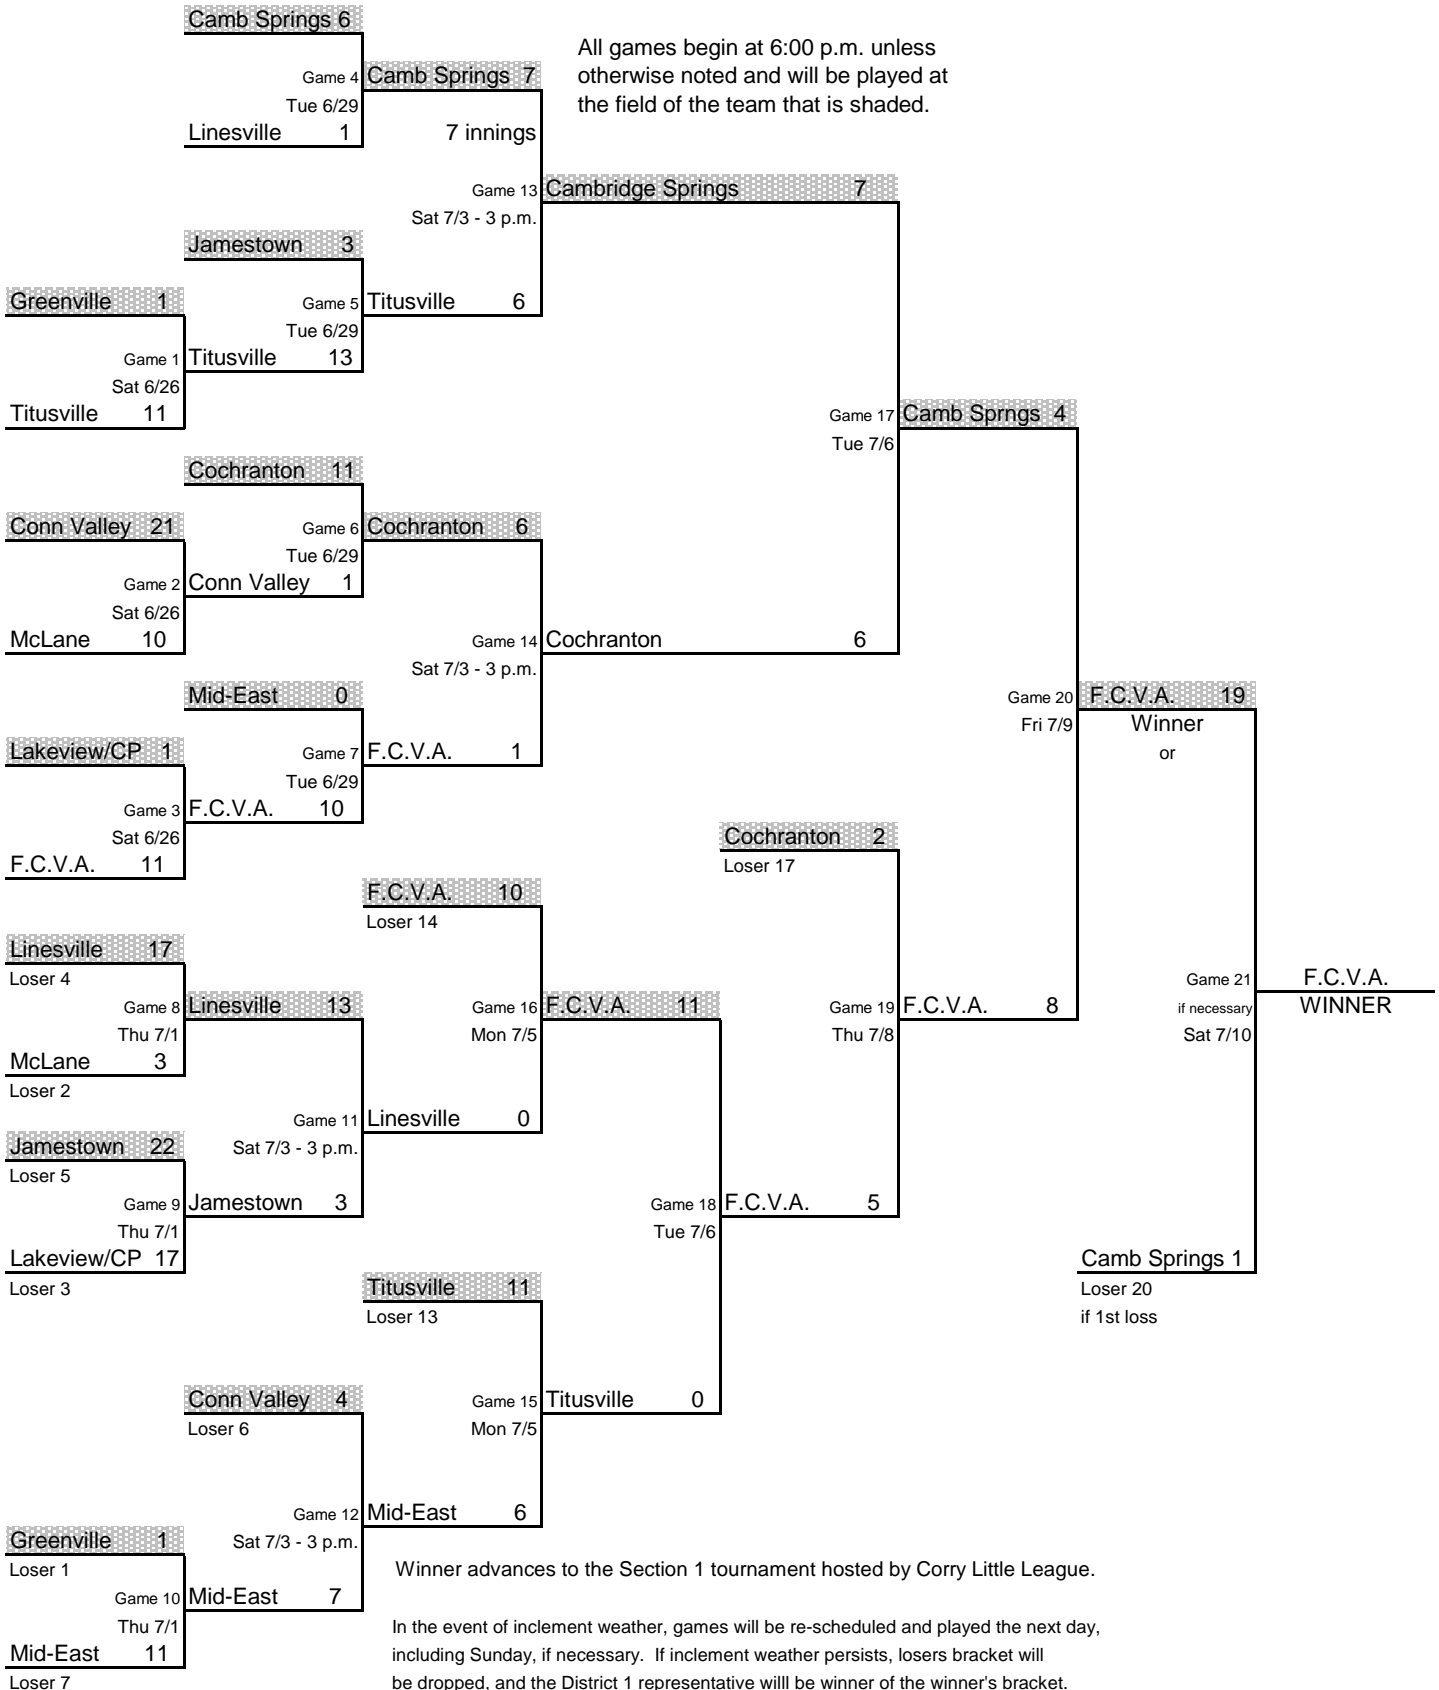

LITTLE LEAGUE SOFTBALL

2010 PENNSYLVANIA DISTRICT 1 DOUBLE ELIMINATION TOURNAMENT

Bill Dithrich, District Administrator - Tournament Director

All games begin at 6:00 p.m. unless otherwise noted and will be played at the field of the team that is shaded.

Winner advances to the Section 1 tournament hosted by Corry Little League.

In the event of inclement weather, games will be re-scheduled and played the next day, including Sunday, if necessary. If inclement weather persists, losers bracket will be dropped, and the District 1 representative will be winner of the winner's bracket.